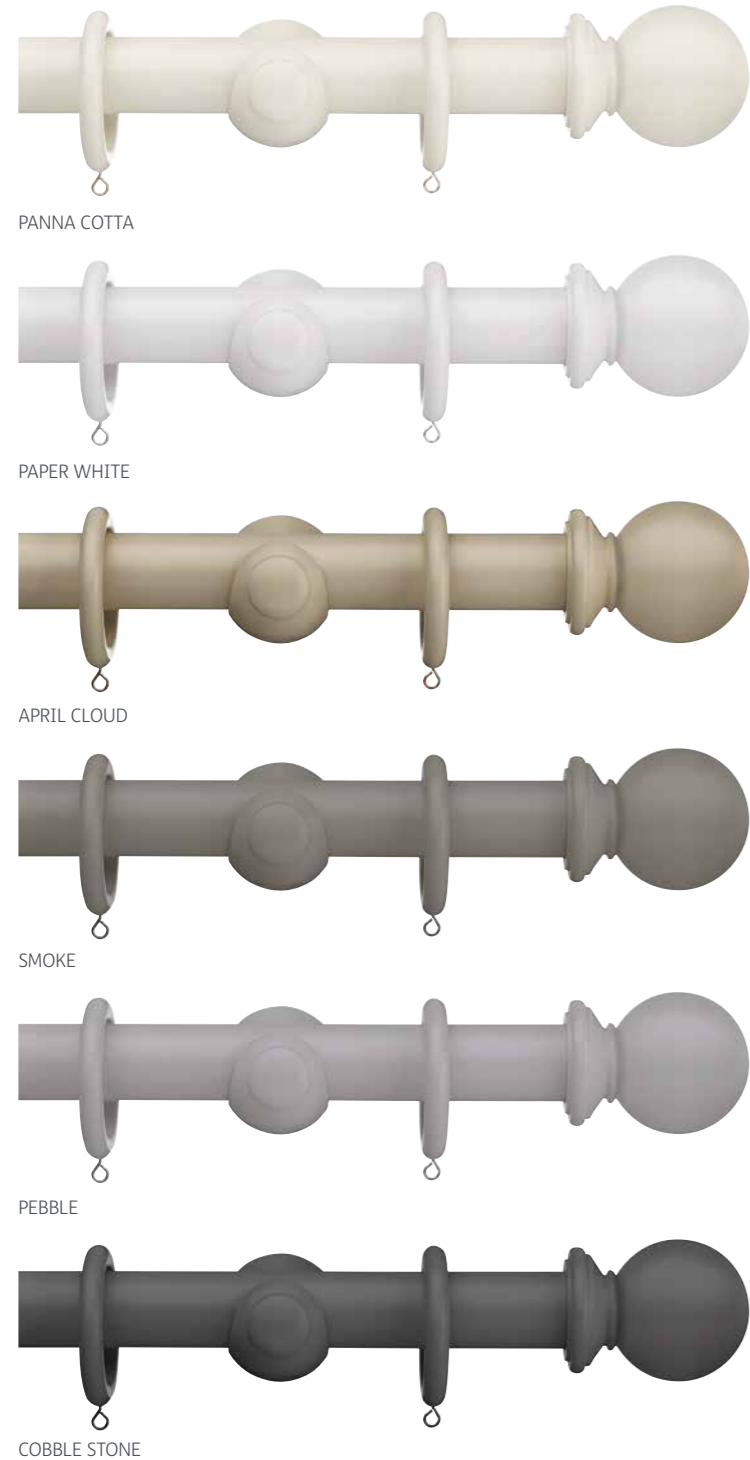

28mm & 35mm Natural Stained Wooden Poles

	AVAILABLE LENGTH	
	28mm	35mm
1.5m	•	•
1.8m	•	•
2.4m*	•	•
3.0m*	•	•
3.6m*	•	•

* Poles supplied in two halves with joining piece and third bracket.

AGED OAK

ANTIQUÉ PINE

CHESTNUT

DARK WALNUT

NATURAL OAK

Painted Wooden Poles – Ball Finial

Painted Wooden Poles are available in 28mm and 35mm diameter in five painted finishes.

28mm & 35mm
Painted Wooden Poles

AVAILABLE LENGTH		
	28mm	35mm
1.5m	•	•
1.8m	•	•
2.4m*	•	•
3.0m*	•	•
3.6m*	•	•

* Poles supplied in 28mm and two halves with joining piece and third bracket.

Painted Wooden Poles – Urn Finial

Painted Wooden Poles are available in 28mm and 35mm diameter in five painted finishes.

28mm & 35mm
Painted Wooden Poles

AVAILABLE LENGTH		
	28mm	35mm
1.5m	•	•
1.8m	•	•
2.4m*	•	•
3.0m*	•	•
3.6m*	•	•

* Poles supplied in 28mm and two halves with joining piece and third bracket.

Solid Ash Poles

– Ball Finial

Solid Ash Poles are available in 35mm diameter only. They come in a choice of 6 finishes.