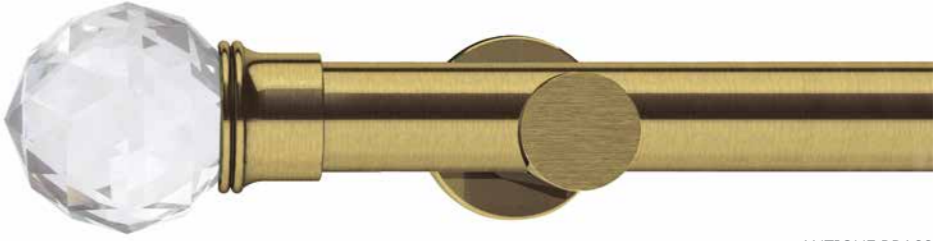

* Poles supplied in two halves with joining piece and third bracket.

ANTIQU BRASS

CHROME

MATTE BLACK

SATIN STEEL

Lexington Poles and Finials

Lexington Pole is available in 28mm diameter and four finishes with matching finials.

28mm Lexington

AVAILABLE LENGTH	
	28mm
1.2m	•
1.5m	•
1.8m	•
2.4m*	•
3.0m*	•
3.6m*	•

* Poles supplied in two halves with joining piece and third bracket.

ANTIQUÉ BRASS

CHROME

MATTE BLACK

SATIN STEEL

Capella Poles and Finials

Capella Pole is available in 28mm diameter and four finishes with matching finials.

28mm Capella

AVAILABLE LENGTH	
	28mm
1.2m	•
1.5m	•
1.8m	•
2.4m*	•
3.0m*	•
3.6m*	•

* Poles supplied in two halves with joining piece and third bracket.

* Poles supplied in two halves with joining piece and third bracket.

ANTIQUÉ BRASS

CHROME

MATTE BLACK

SATIN STEEL

Soho Poles and Finials

Soho pole is available in 28mm diameter and are available as an eyelet pole or with rings.