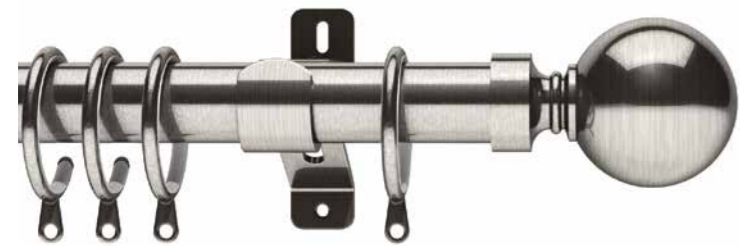

* Poles supplied in two halves with joining piece and third bracket.

ANTIQUÉ BRASS

CHROME

MATTE BLACK

SATIN STEEL

Soho Poles and Finials

Soho pole is available in 28mm diameter and are available as an eyelet pole or with rings.

28mm Soho

AVAILABLE LENGTH	
	28mm
1.2m	•
1.5m	•
1.8m	•
2.4m*	•
3.0m*	•
3.6m*	•

* Poles supplied in two halves with joining piece and third bracket.

CHIC ROSE GOLD

CHIC SATIN STEEL

FUNK SATIN STEEL

JAZZ CHROME

VAMP BRUSHED GOLD

Belgravia Bay Poles and Finials

Belgravia Bay Pole is available in 28mm diameter, in four finishes and is 4m.

28mm Belgravia Bay	
AVAILABLE LENGTH	
	28mm
4m	•

ANTIQUÉ BRASS

CHROME

MATTE BLACK

SATIN STEEL

Metal Pole Accessories

All accessories are available in four finishes and for 28mm and 35mm diameter poles. Rings are available in packs of six.

TOP FIX TUNNEL BRACKET

ROUND BRACKET

RECESS BRACKET