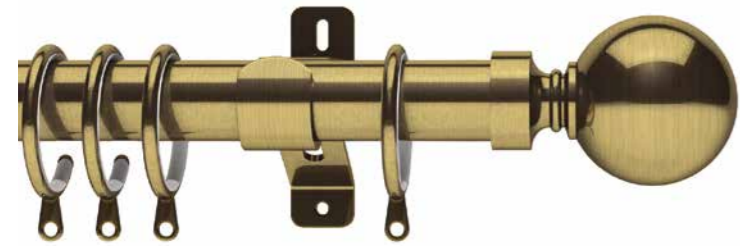

* Poles supplied in two halves with joining piece and third bracket.

ANTIQUÉ BRASS

CHROME

MATTE BLACK

SATIN STEEL

Soho Poles and Finials

Soho pole is available in 28mm diameter and are available as an eyelet pole or with rings.

28mm Soho

AVAILABLE LENGTH	
	28mm
1.2m	•
1.5m	•
1.8m	•
2.4m*	•
3.0m*	•
3.6m*	•

* Poles supplied in two halves with joining piece and third bracket.

CHIC ROSE GOLD

CHIC SATIN STEEL

FUNK SATIN STEEL

JAZZ CHROME

VAMP BRUSHED GOLD

Belgravia Bay Poles and Finials

Belgravia Bay Pole is available in 28mm diameter, in four finishes and is 4m.

28mm Belgravia Bay	
AVAILABLE LENGTH	
	28mm
4m	•

ANTIQUÉ BRASS

CHROME

MATTE BLACK

SATIN STEEL

Metal Pole Accessories

All accessories are available in four finishes and for 28mm and 35mm diameter poles. Rings are available in packs of six.

TOP FIX TUNNEL BRACKET

ROUND BRACKET

RECESS BRACKET