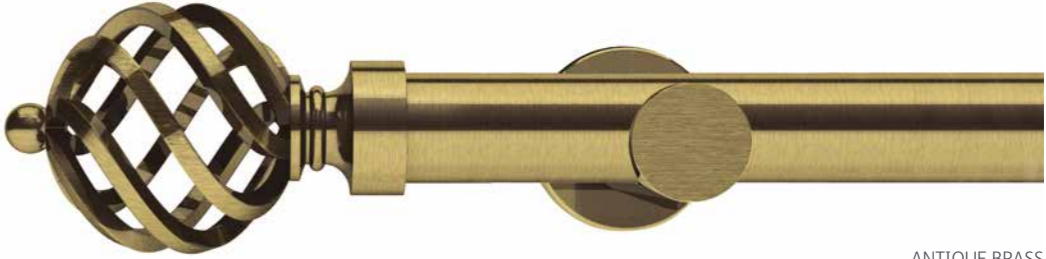

Brooklyn Pole is available in 28mm diameter and four finishes with matching finials.

28mm Brooklyn

AVAILABLE LENGTH	
	28mm
1.2m	•
1.5m	•
1.8m	•
2.4m*	•
3.0m*	•
3.6m*	•

* Poles supplied in two halves with joining piece and third bracket.

ANTIQU BRASS

CHROME

MATTE BLACK

SATIN STEEL

Titan Poles and Finials

Titan Pole is available in 28mm diameter and four finishes with matching finials.

28mm Titan

AVAILABLE LENGTH	
	28mm
1.2m	•
1.5m	•
1.8m	•
2.4m*	•
3.0m*	•
3.6m*	•

* Poles supplied in two halves with joining piece and third bracket.

ANTIQU BRASS

CHROME

MATTE BLACK

SATIN STEEL

Lexington Poles and Finials

Lexington Pole is available in 28mm diameter and four finishes with matching finials.

28mm Lexington

AVAILABLE LENGTH	
	28mm
1.2m	•
1.5m	•
1.8m	•
2.4m*	•
3.0m*	•
3.6m*	•

* Poles supplied in two halves with joining piece and third bracket.

ANTIQUÉ BRASS

CHROME

MATTE BLACK

SATIN STEEL

Capella Poles and Finials