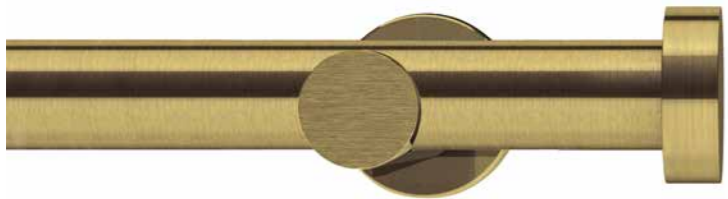

* Poles supplied in two halves with joining piece and third bracket.

ANTIQU BRASS

CHROME

MATTE BLACK

SATIN STEEL

Lexington Poles and Finials

Lexington Pole is available in 28mm diameter and four finishes with matching finials.

Capella Pole is available in 28mm diameter and four finishes with matching finials.

28mm Capella

AVAILABLE LENGTH	
	28mm
1.2m	•
1.5m	•
1.8m	•
2.4m*	•
3.0m*	•
3.6m*	•

* Poles supplied in two halves with joining piece and third bracket.

ANTIQUÉ BRASS

CHROME

MATTE BLACK

SATIN STEEL

Stud Poles and Finials

Stud Pole is available in 28mm diameter and four finishes with matching finials.

28mm Stud

AVAILABLE LENGTH	
	28mm
1.2m	•
1.5m	•
1.8m	•
2.4m*	•
3.0m*	•
3.6m*	•

* Poles supplied in two halves with joining piece and third bracket.

ANTIQUÉ BRASS

CHROME

MATTE BLACK

SATIN STEEL

Soho Poles and Finials

Soho pole is available in 28mm diameter and are available as an eyelet pole or with rings.