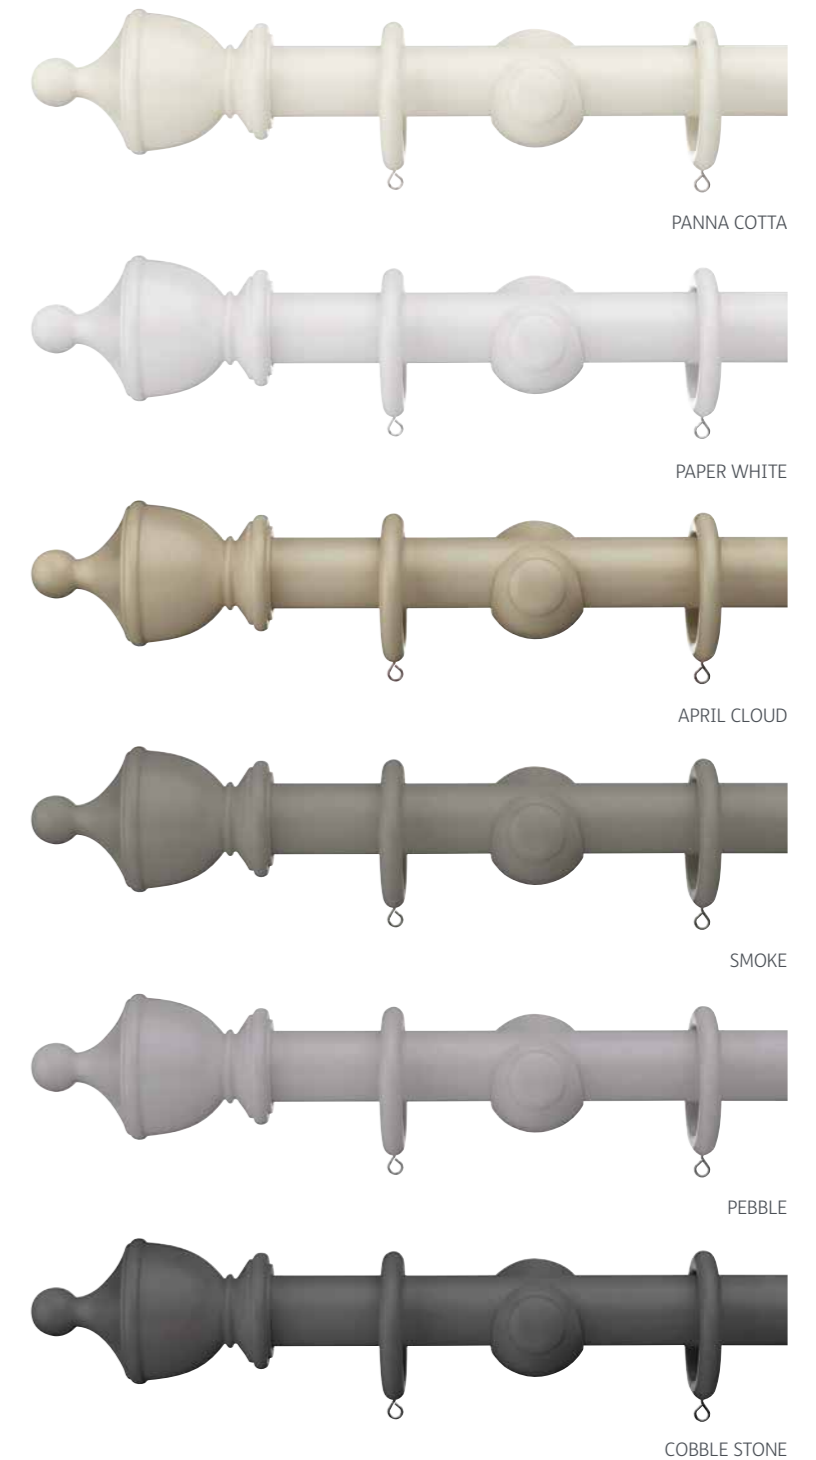

28mm & 35mm Natural Stained Wooden Poles

	AVAILABLE LENGTH	
	28mm	35mm
1.5m	•	•
1.8m	•	•
2.4m*	•	•
3.0m*	•	•
3.6m*	•	•

* Poles supplied in two halves with joining piece and third bracket.

AGED OAK

ANTIQUÉ PINE

CHESTNUT

DARK WALNUT

NATURAL OAK

Painted Wooden Poles – Ball Finial

Painted Wooden Poles are available in 28mm and 35mm diameter in five painted finishes.

28mm & 35mm
Painted Wooden Poles

AVAILABLE LENGTH		
	28mm	35mm
1.5m	•	•
1.8m	•	•
2.4m*	•	•
3.0m*	•	•
3.6m*	•	•

* Poles supplied in 28mm and two halves with joining piece and third bracket.

Painted Wooden Poles – Urn Finial

Painted Wooden Poles are available in 28mm and 35mm diameter in five painted finishes.

28mm & 35mm
Painted Wooden Poles

AVAILABLE LENGTH		
	28mm	35mm
1.5m	•	•
1.8m	•	•
2.4m*	•	•
3.0m*	•	•
3.6m*	•	•

* Poles supplied in 28mm and two halves with joining piece and third bracket.

Solid Ash Poles

– Ball Finial

Solid Ash Poles are available in 35mm diameter only. They come in a choice of 6 finishes.